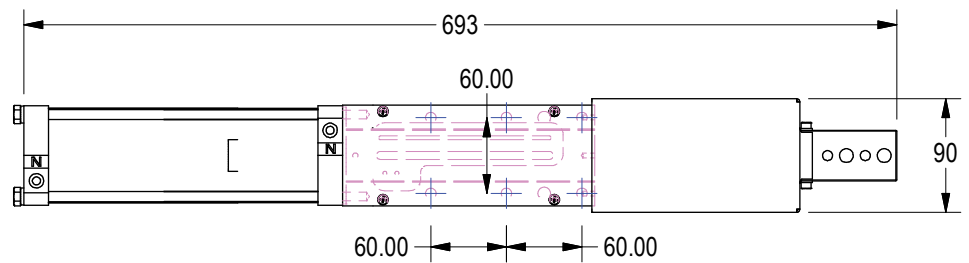

**EFFECTIVE 8/1/20 WP4 IS LEGACY STATUS: STAGE ONE OF PRODUCT PHASE OUT.
AVAILABILITY, PRICING & DELIVERY LEAD TIMES ARE NOT GUARANTEED.**

150mm STROKE UNITS SHOWN, IN RAM EXTENDED POSITION
SEE CATALOGS FOR ADDITIONAL DIMENSIONS

UB4/S02345

RECOMMENDED REPLACEMENT FOR WP4

UB4: 25, 50, 75mm STROKES
S02345: 100, 125, 150mm STROKES

SB4

RECOMMENDED REPLACEMENT FOR WP4

25-200mm STROKES

LEGACY SHOT PIN

WP4

25-200mm STROKES