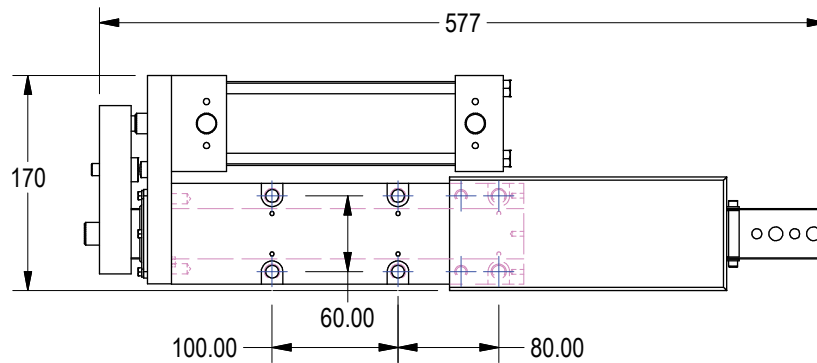

**EFFECTIVE 8/1/20 WP4 IS LEGACY STATUS: STAGE ONE OF PRODUCT PHASE OUT.
AVAILABILITY, PRICING & DELIVERY LEAD TIMES ARE NOT GUARANTEED.**

150mm STROKE UNITS SHOWN, IN RAM EXTENDED POSITION
SEE CATALOGS FOR ADDITIONAL DIMENSIONS

UB4/S02345

RECOMMENDED REPLACEMENT FOR WP4

UB4: 25, 50, 75mm STROKES
S02345: 100, 125, 150mm STROKES

SB4

RECOMMENDED REPLACEMENT FOR WP4

25-200mm STROKES

LEGACY SHOT PIN

WP4

25-200mm STROKES