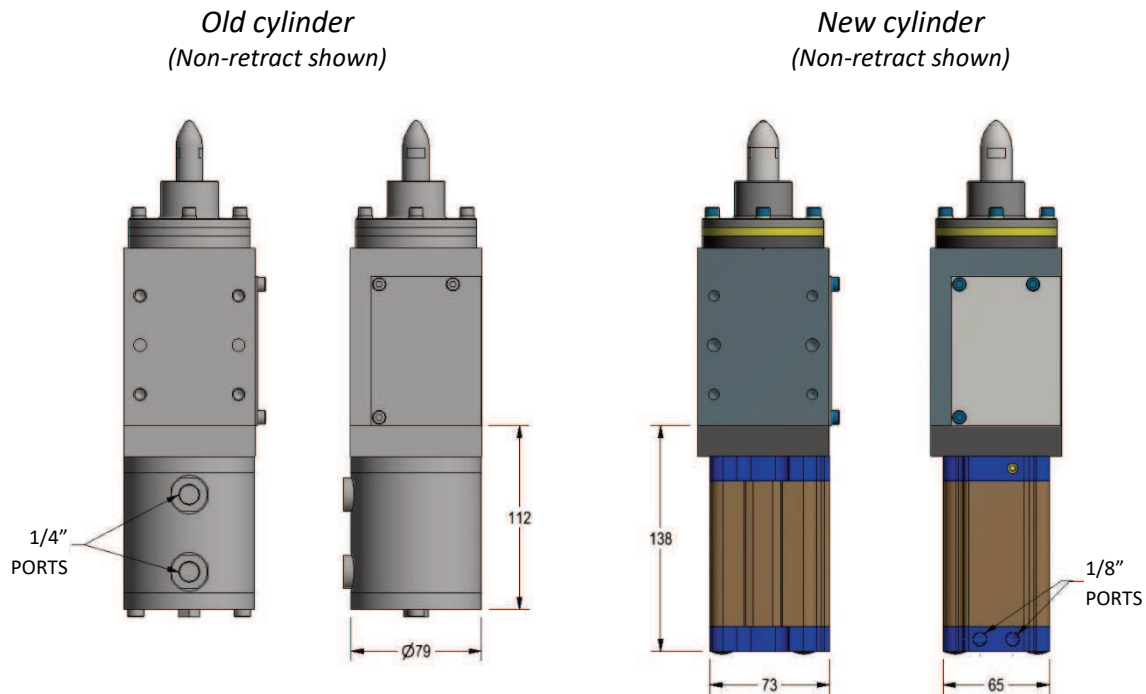

Cylinder Change: PCS, PCT, PCM Pin Clamps

Welker is pleased to announce a new lighter weight aluminum 50mm bore cylinder for its line of standard pin clamps. Note size difference and port locations below.

See catalog for detailed dimensions.

The new cylinder is available with Welker's L3 weld field immune cylinder switch.
Visit welkerproducts.com/switches for more information