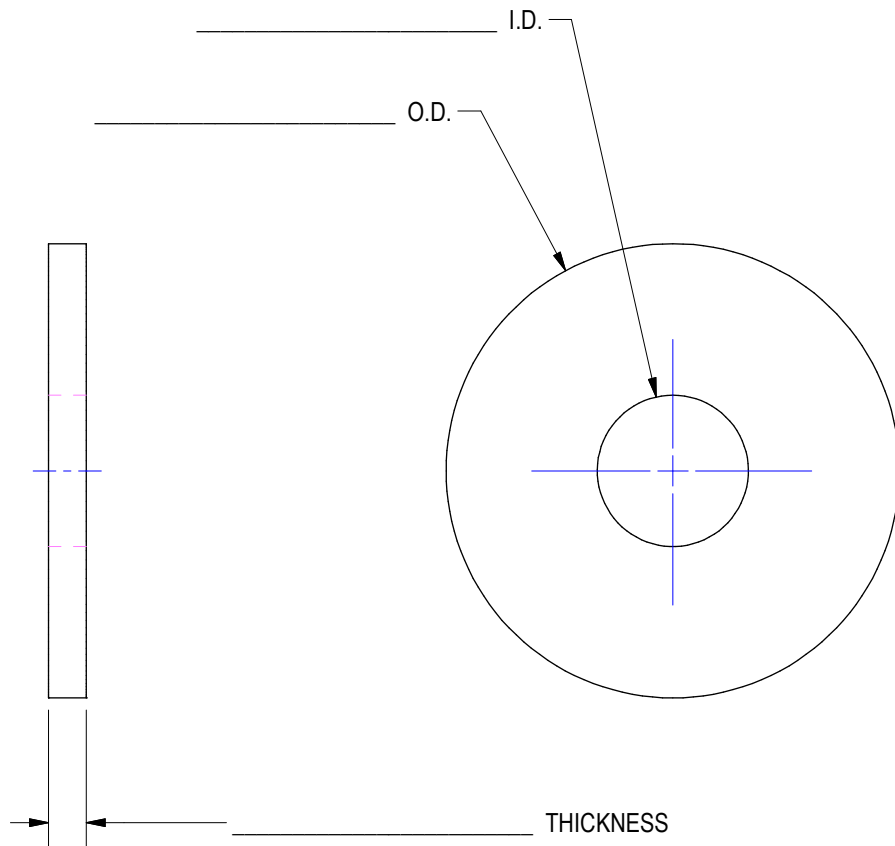

WELKER CUSTOM THRUST WASHER TEMPLATE

MATERIAL: _____

(DO NOT SCALE DRAWING)

WELKER
ENGINEERED PRODUCTS
248-528-2020 www.e-welker.com